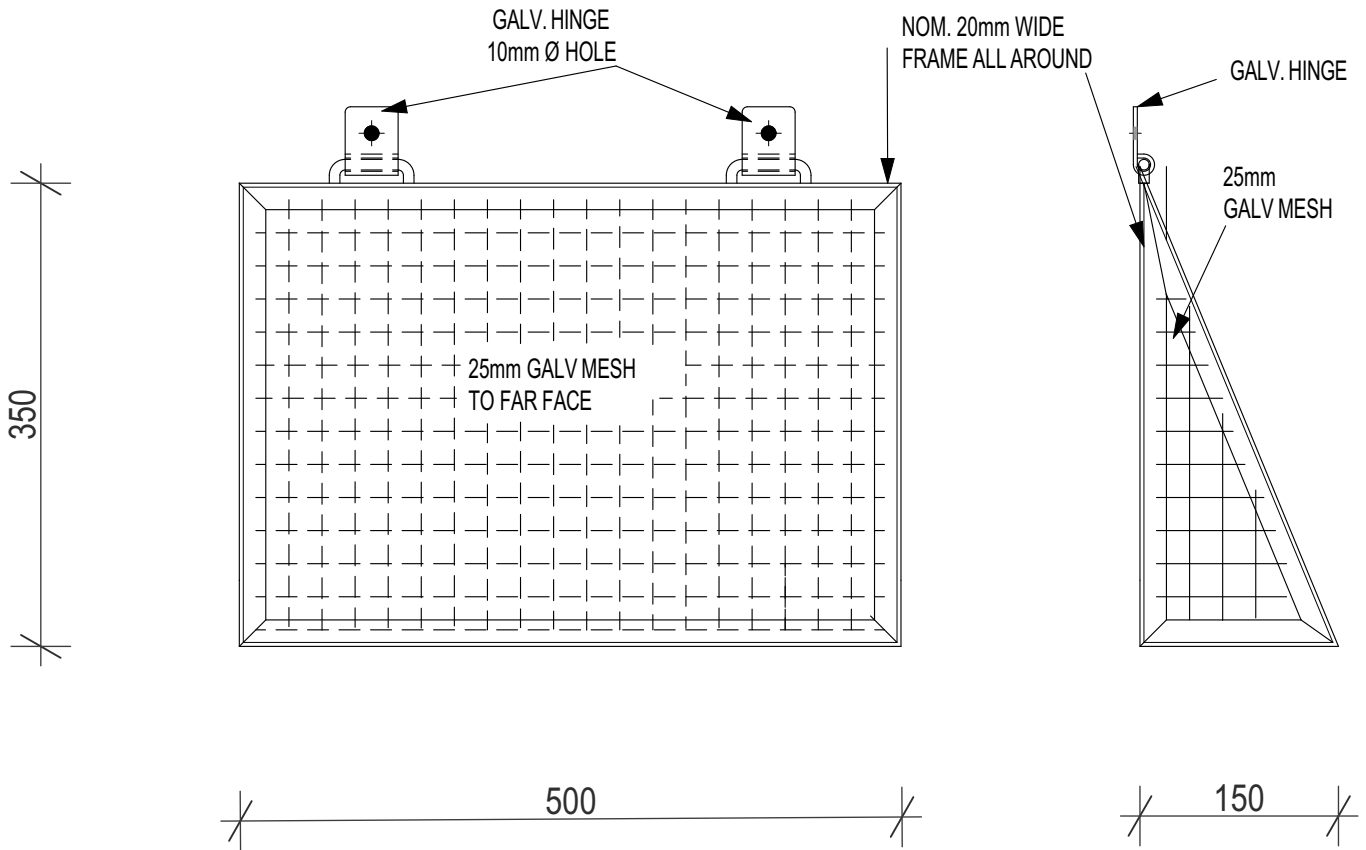

350 x 500 Galv. Hinged Trash Grate

STANDARD TRASH GRATE

GALVANISED & HINGED

Frame - Nom. 20mm x 20mm x 3mm Angle
Finish - Hot-Dip Galvanised (AS1650)