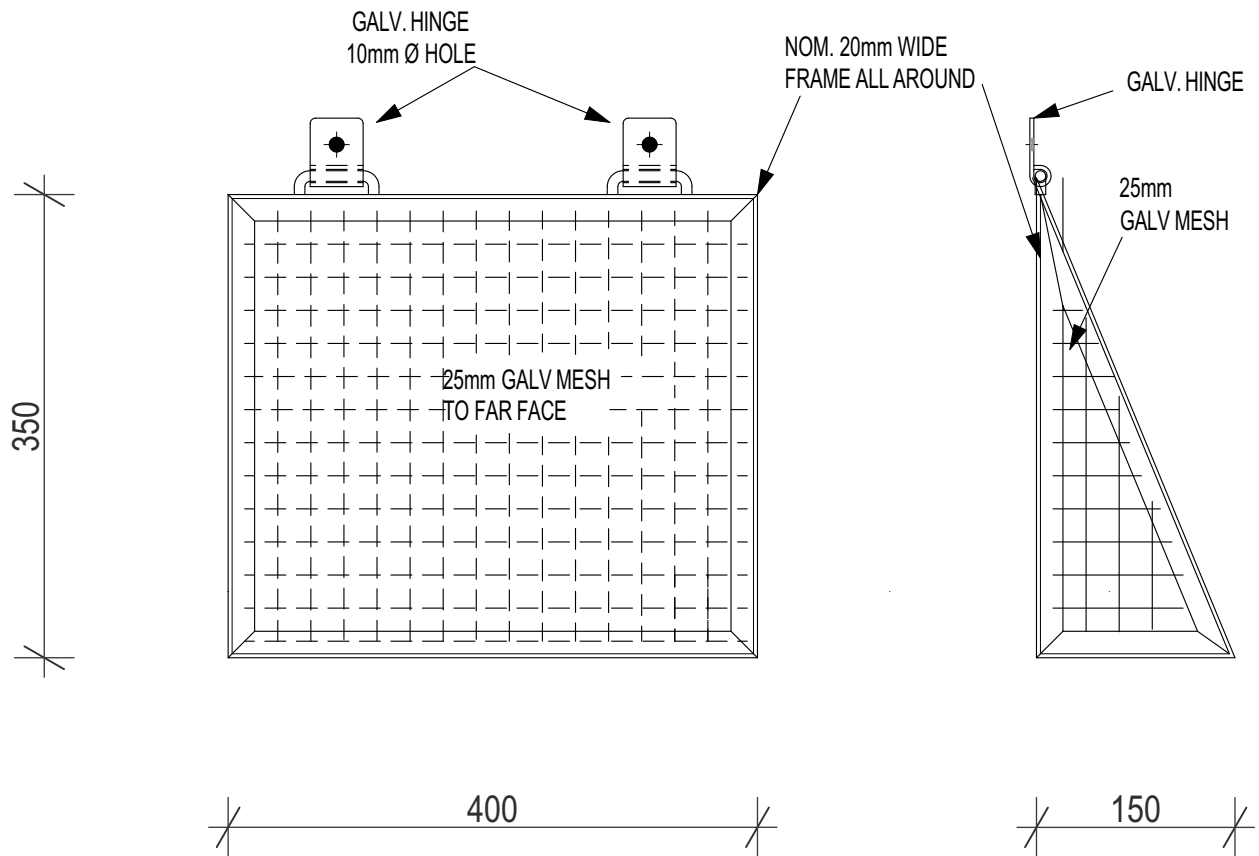

# 350 x 400 Galv. Hinged Trash Grate

## STANDARD TRASH GRATE

## GALVANISED & HINGED

Frame - Nom. 20mm x 20mm x 3mm Angle  
Finish - Hot-Dip Galvanised (AS1650)