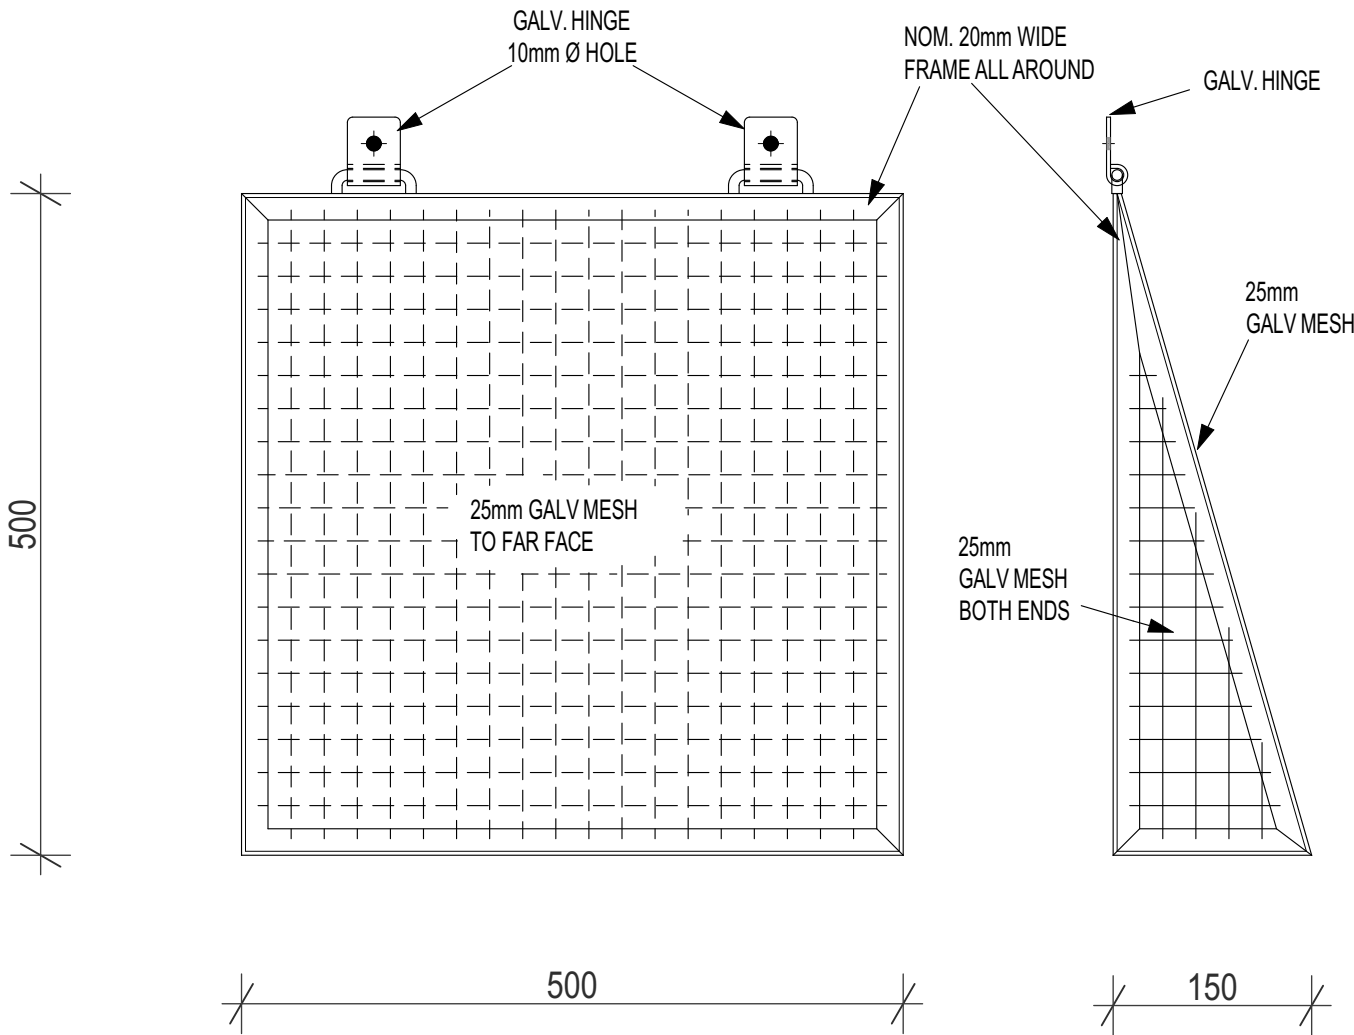

500 x 500 Galv. Hinged Trash Grate

STANDARD TRASH GRATE

GALVANISED & HINGED

Frame - Nom. 20mm x 20mm x 3mm Angle
Finish - Hot-Dip Galvanised (AS1650)

9 COLEMANS ROAD
DANDENONG SOUTH VIC.
3175

03 9786 3111
sales@frankstonconcrete.com.au
www.frankstonconcrete.com.au

SKU HTG500
ALL DIMENSIONS IN MILLIMETRES (NOT TO SCALE) DRAWN: CZ
ISSUE: JUNE 2023