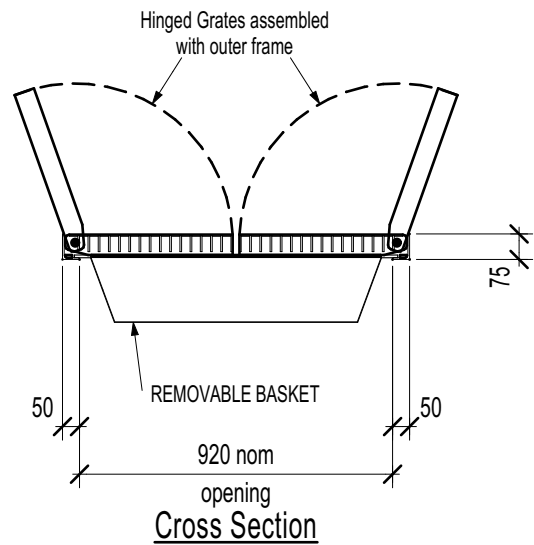

900 x 900 Medium Duty Galv. Hinged Grate with Frame & Basket

Light Passenger Vehicles

Hinged Grates - (2 Pieces)

Load Bars - 50 x 5 Flats @ 30 cts
Cross Bars - 100 Cts

Frame

65 x 50 x 5 Angle

32 x 5 Flat
x 150 Long Lugs

Removable Basket

Mass : 110 kgs (approx)

Finish : Hot-Dip Galvanised (AS1650)