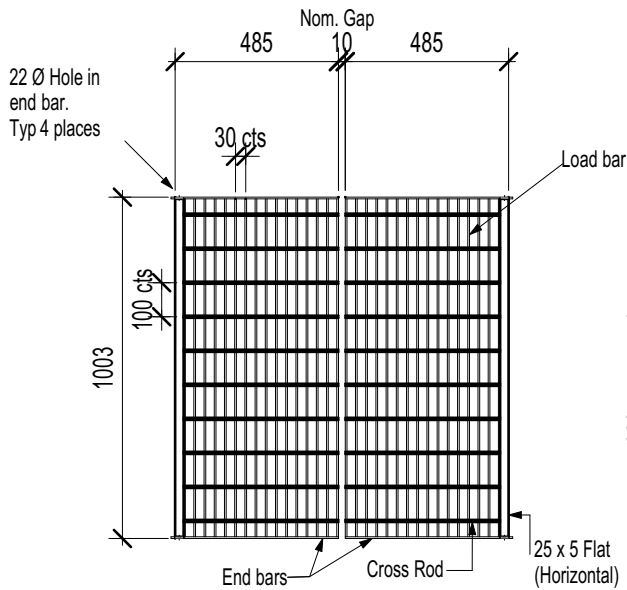

900 x 900 Medium Duty Galv. Hinged Grate with Frame & Basket

Light Passenger Vehicles

Hinged Grates - (2 Pieces)

Load Bars - 50 x 5 Flats @ 30 cts
Cross Bars - 100 Cts

Frame

65 x 50 x 5 Angle

32 x 5 Flat
x 150 Long Lugs

Removable Basket

Mass : 110 kgs (approx)

Finish : Hot-Dip Galvanised (AS1650)