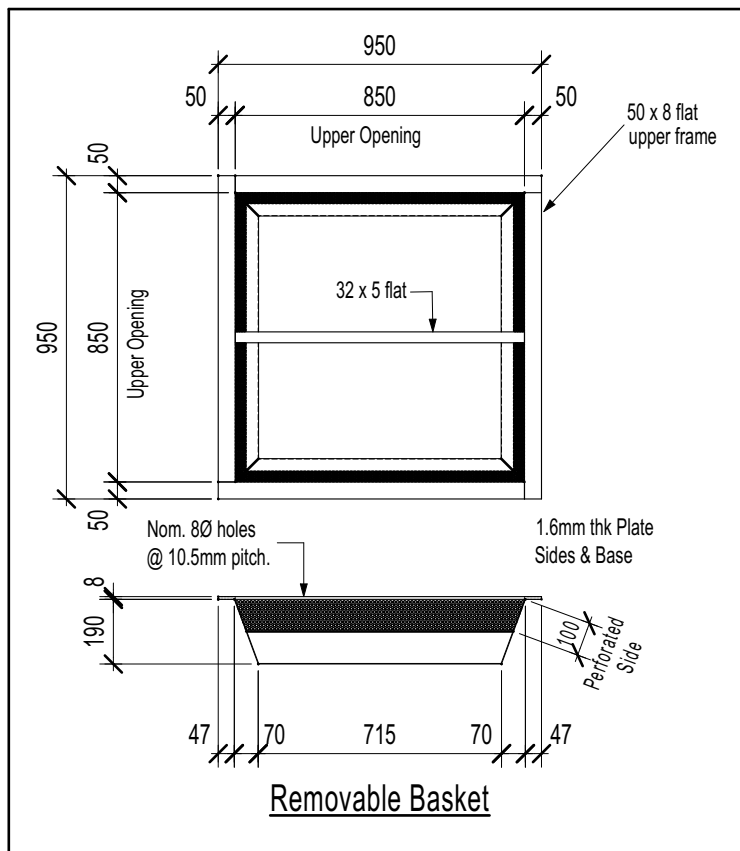

900 x 900 Medium Duty Galv. Hinged Grate with Frame & Basket

Light Passenger Vehicles

Hinged Grates - (2 Pieces)

Load Bars - 50 x 5 Flats @ 30 cts
Cross Bars - 100 Cts

Frame

65 x 50 x 5 Angle

32 x 5 Flat
x 150 Long Lugs

Removable Basket

Mass : 110 kgs (approx)

Finish : Hot-Dip Galvanised (AS1650)