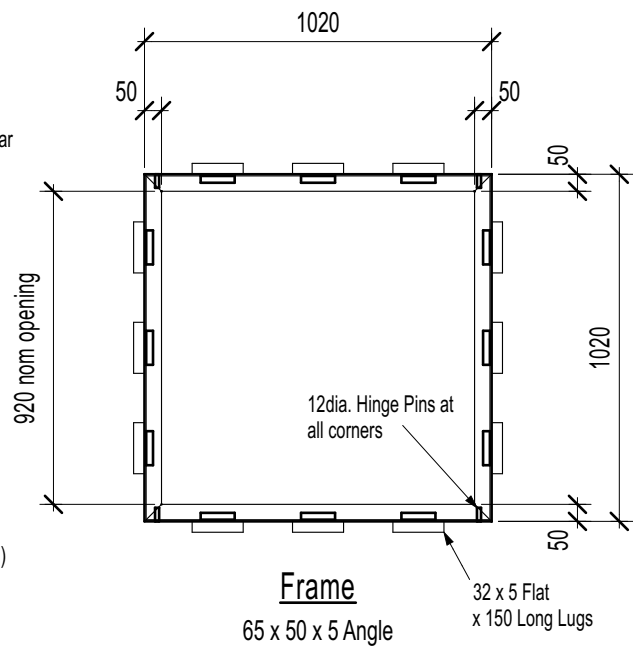

900 x 900 Medium Duty Galv. Hinged Grate with Frame & Basket

Light Passenger Vehicles

Hinged Grates - (2 Pieces)

Load Bars - 50 x 5 Flats @ 30 cts
Cross Bars - 100 Cts

Frame

65 x 50 x 5 Angle

32 x 5 Flat
x 150 Long Lugs

Removable Basket

Mass : 110 kgs (approx)

Finish : Hot-Dip Galvanised (AS1650)